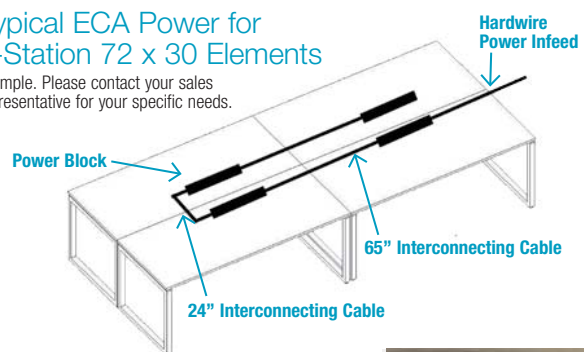

Acrylic Privacy Dividers

Model #	Dimensions	List
PLTAP1542S	42"W x 15"H	$129
PLTAP1548S	48"W x 15"H	$143
PLTAP1554S	54"W x 15"H	$155

See page 21 for complete panel selection

Divider/Screen Brackets

Model #	Description	List
PLTSDTMSI	Universal Desk Mount Screen Bracket (pair)	$41
PLTSBUDMSGSLI	Edge Mount Screen Bracket (pair)	$52
PLTSBUDMDUALSI	Dual Desk Mount Screen Bracket (pair)	$52

Wire Management Spine

Model #	List
CMSO3SILVER	$47

Elements Series Power

Performance Furnishings has partnered with ECA to offer full power integration to all Performance desk series. Please contact your Sales Associate for more information or a quote.

Typical ECA Power for 4-Station 72 x 30 Elements

Example. Please contact your sales representative for your specific needs.

Cord Management Under Table Wire Racks

Model #	List
PLTWTSSINGLE24BLACK	$35
PLTWTDOUBLE24BLACK	$47

- 4 ea 19" J-Channel Power Block
- 4 ea Blank Telecom Plate (Data Plugs)
- 1 ea 72" Hardware Power Infeed
- 2 ea 65" Interconnecting Cable (Connects J-Channel to J-Channel)
- 1 ea 24" Interconnecting Cable (Connects one side to the other)