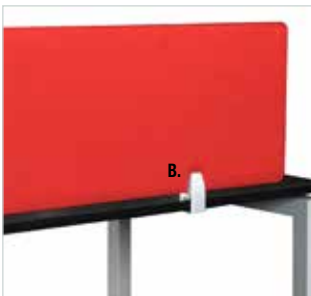

		List
PBTR30	12" x 30"	\$77
PBTR36	12" x 36"	\$86
PBTR42	12" x 42"	\$100
PBTR48	12" x 48"	\$120
PBTR71	12" x 71"	\$142

Corner Transaction Tops

		List
*PBTC36L/R	12" x 36" Specify L or R	\$102
*PBTC42L/R	12" x 42" Specify L or R	\$139
*PBTC71L/R	12" x 71" Specify L or R	\$170

*Sold individually - 2 tops needed to complete corner

Desk Mounted Privacy Screens/Modesty Panels

PANELS

OUR PRIVACY SCREENS/MODESTY PANELS can be mounted above or below most worksurfaces with our designer mounting bracelets. Acrylic and fabric options to suit the modern environment.

Top Mount in your choice of Acrylic or Fabric

Acrylic Privacy Dividers

Can be mounted above or below worksurface

PLTAP1542S 42"W x 15"H \$135

PLTAP1548S 48"W x 15"H \$145

PLTAP1554S 54"W x 15"H \$155

Panel Finishes